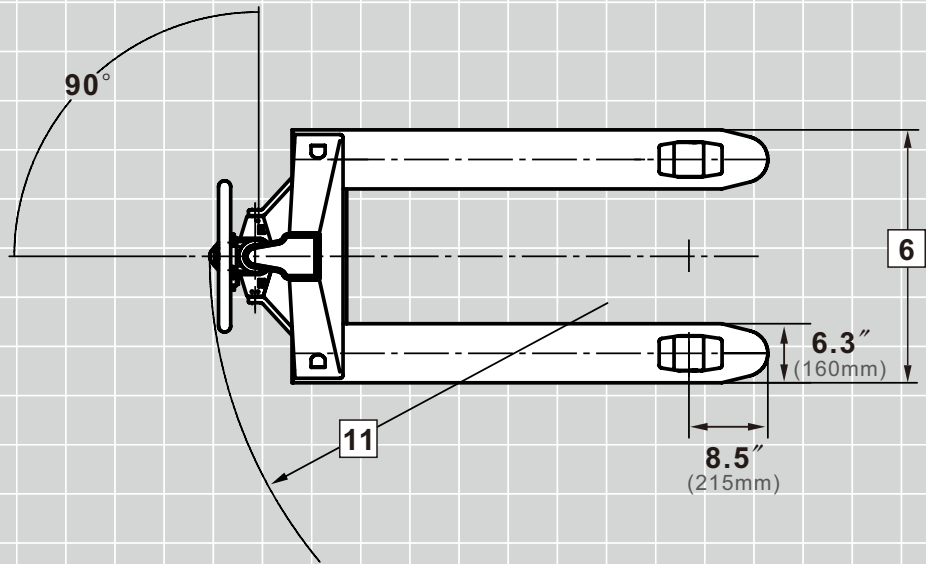

Eoslift

M20S SERIES

Profile Sheet

Stainless Steel Pallet Truck

M20S Series

M20S Series

			<i>Imperial</i>	<i>Metric</i>	
General	1	Manufacturer	Eoslift		
	2	Model	M20S		
	3	Load capacity	Lb. kg	4400	2000
Dimensions	4	Lift height	In. mm	7.5/7.8	190/200
	5	Min. Height	In. mm	3.0/3.3	75/85
	6	Outside fork spread	In. mm	21.3/27	540/685
Forks	7	Fork length	In. mm	45.3/48	1150/1220
	8	Overall length	In. mm	62.2/65.0	1580/1650
	9	Steering Wheel	In. mm	∅ 7.1*2/7.9*2	∅ 180X50/200X50
	10	Load Roller	In. mm	∅ 3.1*2.8/3.2*2.8	∅ 80X70/70X70
	11	Turning radius	In. mm	49.2	1250