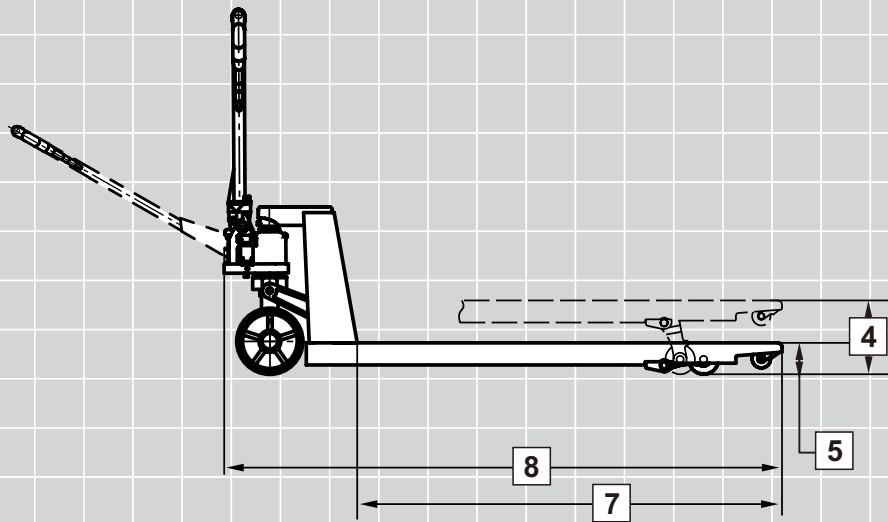

Eoslift

M20S SERIES

Profile Sheet

Stainless Steel Pallet Truck

M20S Series

M20S Series

			<i>Imperial</i>	<i>Metric</i>	
General	1	Manufacturer	Eoslift		
	2	Model	M20S		
	3	Load capacity	Lb. kg	4400	2000
Dimensions	4	Lift height	In. mm	7.5/7.8	190/200
	5	Min. Height	In. mm	3.0/3.3	75/85
	6	Outside fork spread	In. mm	21.3/27	540/685
Forks	7	Fork length	In. mm	45.3/48	1150/1220
	8	Overall length	In. mm	62.2/65.0	1580/1650
	9	Steering Wheel	In. mm	∅ 7.1*2/7.9*2	∅ 180X50/200X50
	10	Load Roller	In. mm	∅ 3.1*2.8/3.2*2.8	∅ 80X70/70X70
	11	Turning radius	In. mm	49.2	1250